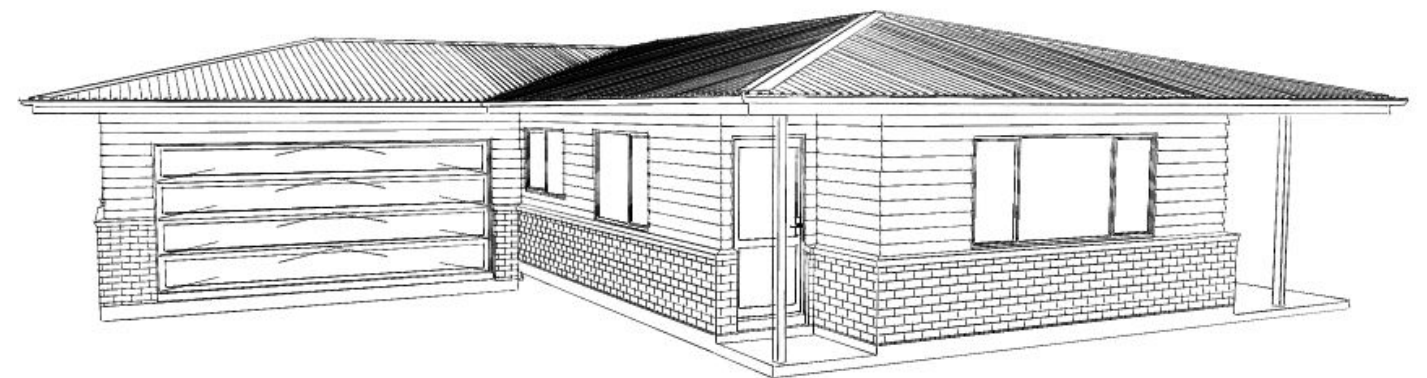

ELEVATION

ELEVATION

PERSPECTIVE

HOMEWORLD

DESIGN & BUILD LTD

PUKENUI ESTATE - LOT 5

PH: (09) 438 3779
 FAX: (09) 438 3778

DISPLAY VILLAGE - 401 WESTERN HILLS DRIVE WHANGAREI