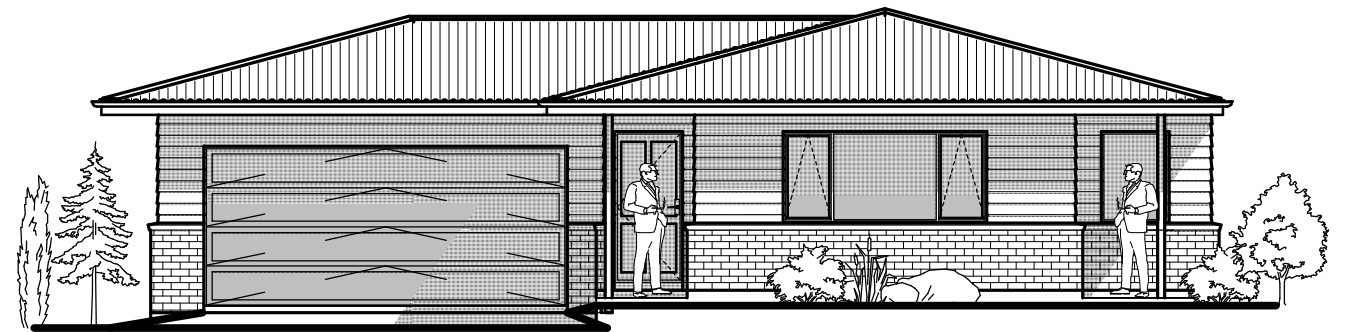

ELEVATION

ELEVATION

PERSPECTIVE

HOMEWORLD

DESIGN & BUILD LTD

PUKENUI ESTATE - LOT 5

PH: (09) 438 3779
 FAX: (09) 438 3778

DISPLAY VILLAGE - 401 WESTERN HILLS DRIVE WHANGAREI